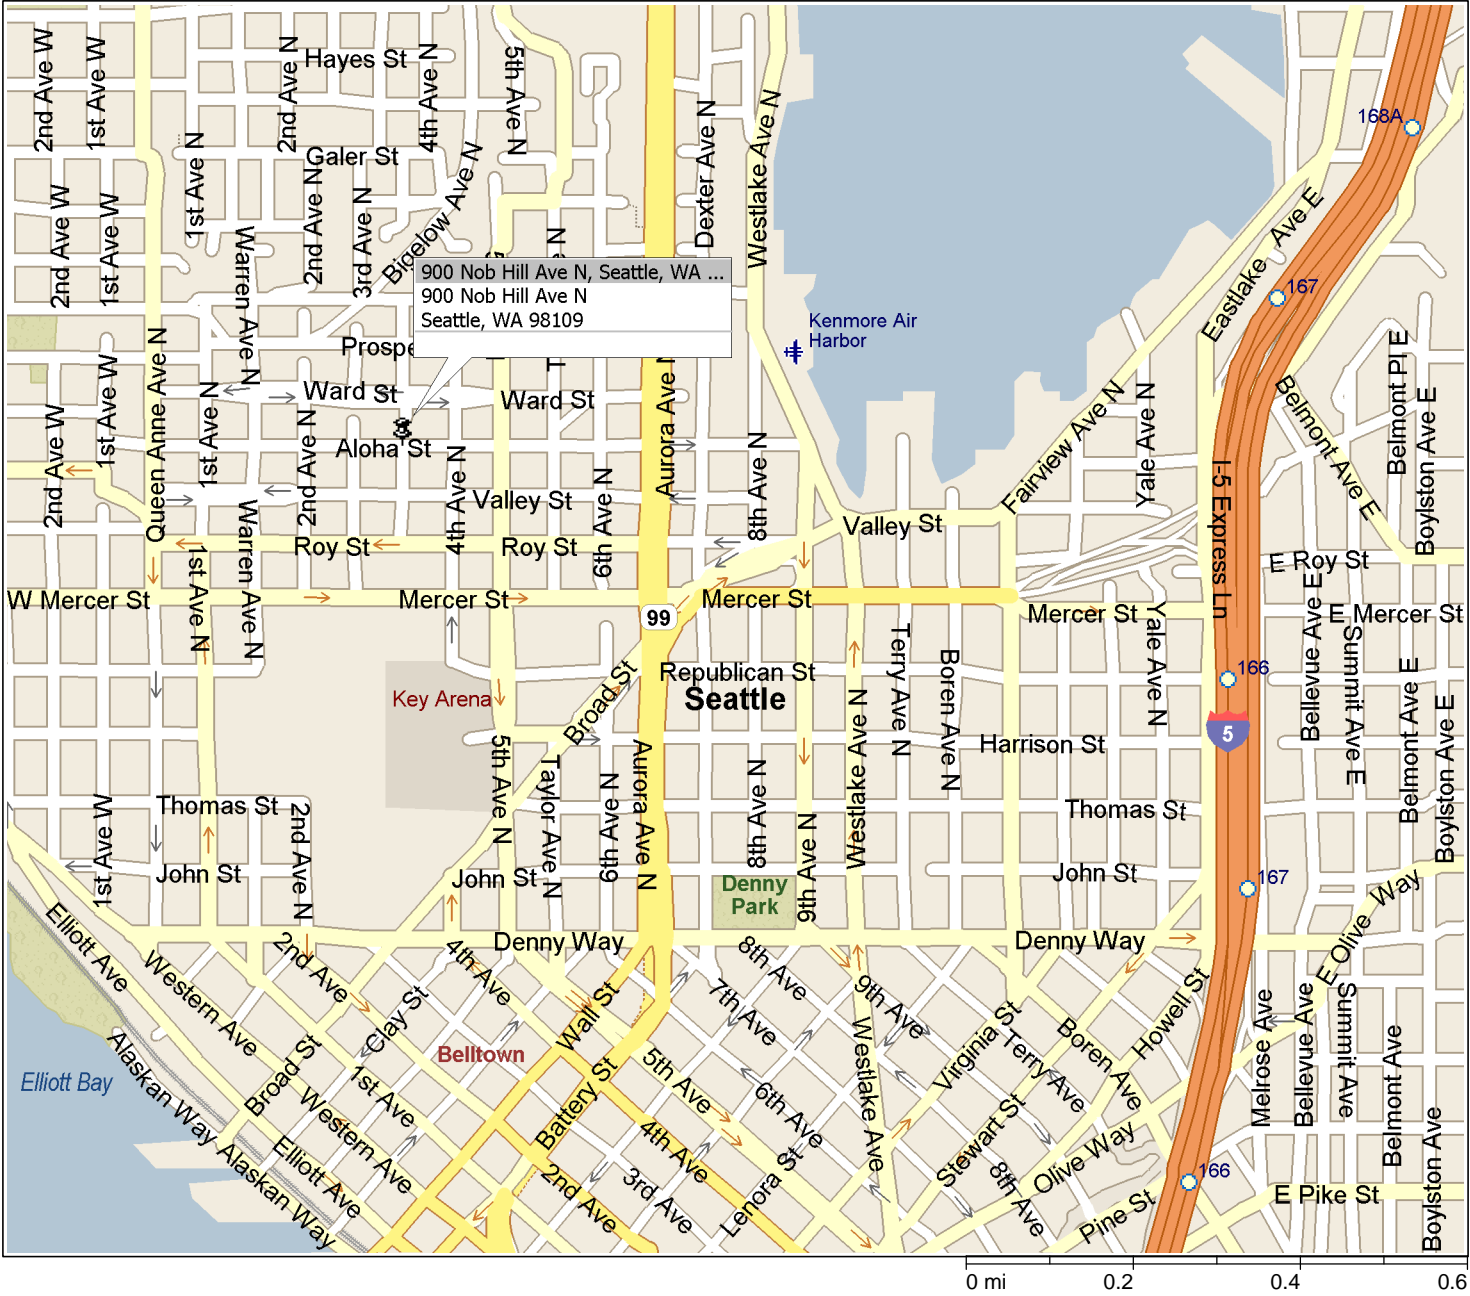

Map to 900 Nob Hill Ave N (lower Queen Anne, on Aloha St., 4 blocks north of Opera House, Seattle Center)

Copyright © 1988-2003 Microsoft Corp. and/or its suppliers. All rights reserved. <http://www.microsoft.com/streets>
© Copyright 2002 by Geographic Data Technology, Inc. All rights reserved. © 2002 Navigation Technologies. All rights reserved. This data includes information taken with permission from Canadian authorities © 1991-2002 Government of Canada (Statistics Canada and/or Geomatics Canada), all rights reserved.